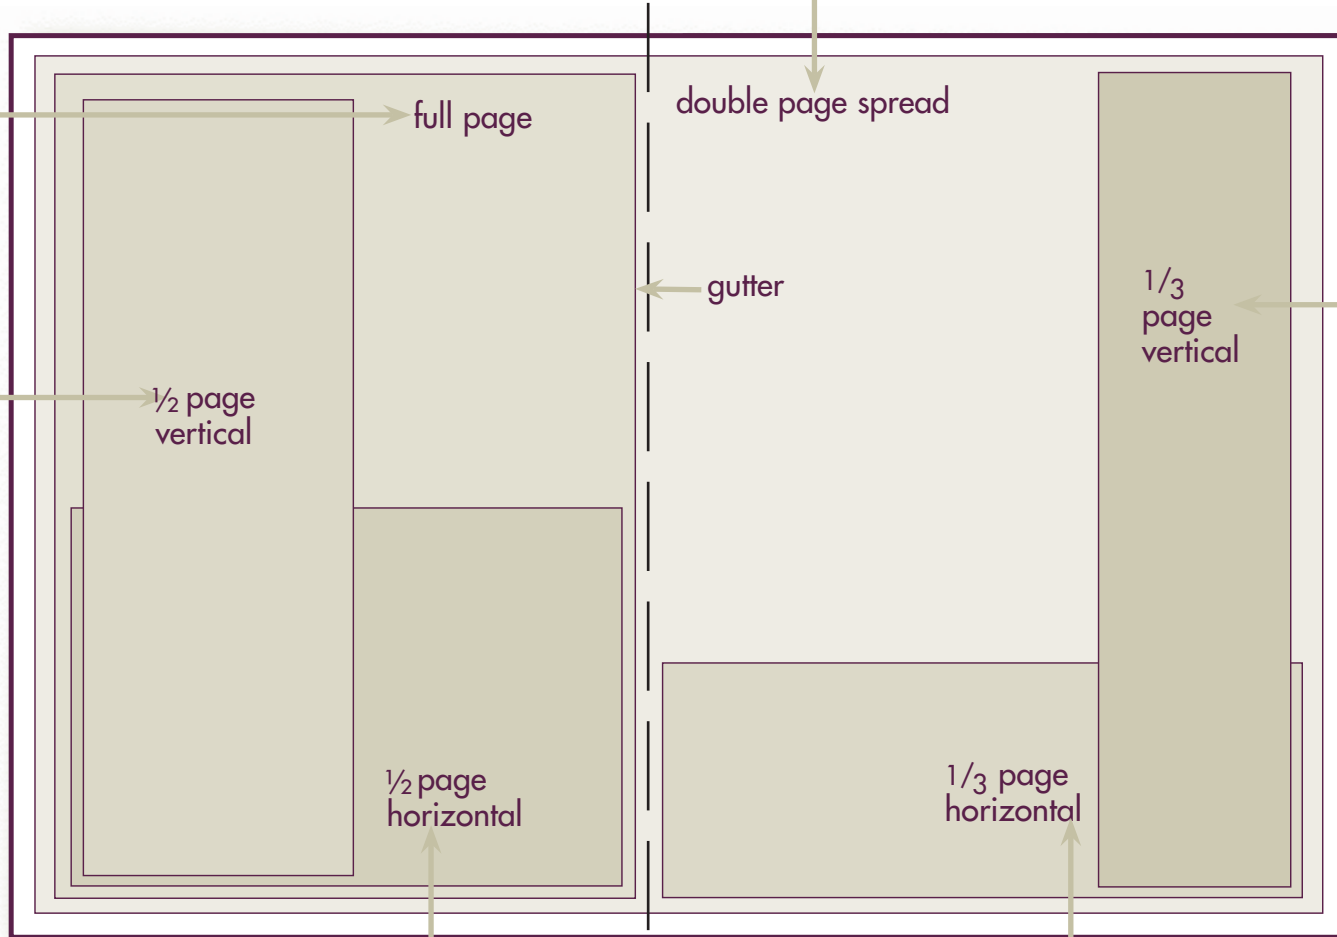

ADVERTISEMENTSPECIFICATIONS

Full range of advertisement options for
THE AUSTRALIAN WOMEN'S WEEKLY

DOUBLEPAGE SPREAD

TYPE AREA: 235mm deep x 400mm wide
TRIM SIZE: 275mm deep x 440mm wide
BLEED SIZE: 285mm deep x 450mm wide

FULLPAGE

TYPE AREA:
235mm deep x 190mm wide
TRIM SIZE:
275mm deep x 220mm wide
BLEED SIZE:
285mm deep x 230mm wide

1/2 PAGEVERTICAL

FLOATING
TRIM AREA:
240mm deep x 88mm wide
BLEED SIZE:
no bleed

BLEEDING
TYPE AREA:
240mm deep x 88mm wide
TRIM SIZE:
275mm deep x 108mm wide
BLEED SIZE:
285mm deep x 118mm wide

1/2 PAGEHORIZONTAL

FLOATING
TRIM SIZE: 115mm deep x 190mm wide
BLEED SIZE: no bleed

BLEEDING
TYPE AREA: 115mm deep x 190mm wide
TRIM SIZE: 136mm deep x 220mm wide
BLEED SIZE: 146mm deep x 230mm wide

1/3 PAGEHORIZONTAL

FLOATING
TRIM SIZE: 75mm deep x 190mm wide
BLEED SIZE: no bleed

BLEEDING
TYPE AREA: 75mm deep x 190mm wide
TRIM SIZE: 93mm deep x 220mm wide
BLEED SIZE: 103mm deep x 230mm wide