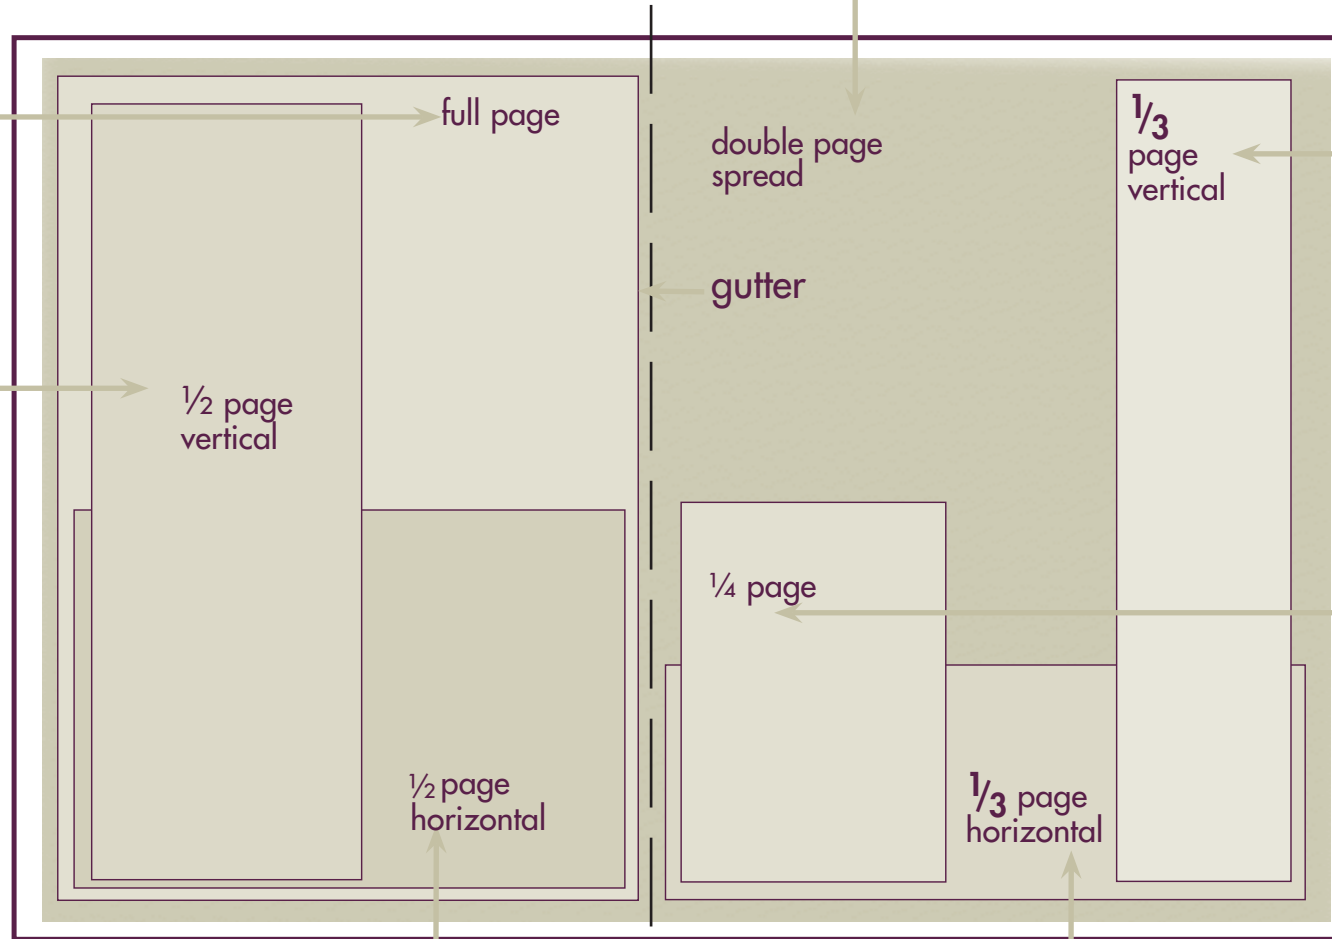

## 1/2 PAGE VERTICAL

**FLOATING**  
**TRIM SIZE:**  
250mm deep x 90mm wide

**BLEED SIZE:**  
no bleed

**BLEEDING**  
**TYPE AREA:**  
250mm deep x 85mm wide

**TRIM SIZE:**  
275mm x 100mm wide

**BLEED SIZE:**  
285mm x 110mm wide

## DOUBLE PAGES SPREAD

**TYPE AREA:** 250mm deep x 390mm wide  
**TRIM SIZE:** 275mm deep x 420mm wide  
**BLEED SIZE:** 285mm deep x 430mm wide

## 1/2 PAGE HORIZONTAL

**FLOATING**  
**TRIM SIZE:** 125mm deep x 180mm wide  
**BLEED SIZE:** no bleed

**BLEEDING**  
**TYPE AREA:** 120mm deep x 180mm wide  
**TRIM SIZE:** 135mm deep x 210mm wide  
**BLEED SIZE:** 145mm deep x 220mm wide

## 1/3 PAGE HORIZONTAL

**FLOATING**  
**TRIM SIZE:** 80mm deep x 180mm wide  
**BLEED SIZE:** no bleed

**BLEEDING**  
**TYPE AREA:** 75mm deep x 180mm wide  
**TRIM SIZE:** 90mm deep x 210mm wide  
**BLEED SIZE:** 100mm deep x 220mm wide